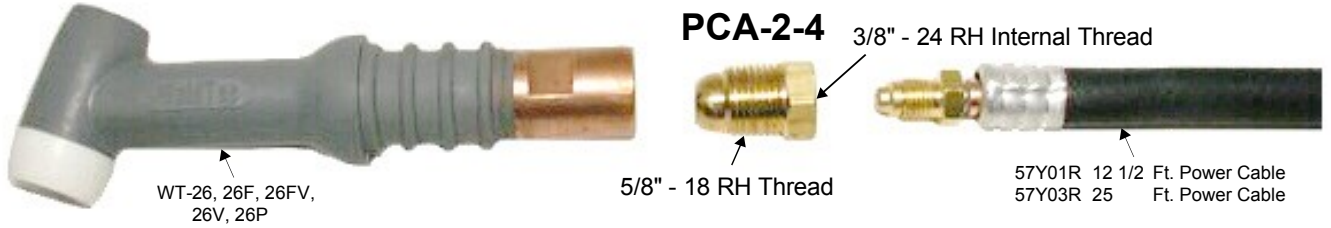

## WT-26 TIG Torch Adapter

Connects 57Y01R, 57Y03R power cable to WT-26 series torch bodies.

## WT-9, 17 TIG Torch Adapter

Connects and extends 57Y01R, 57Y03R power cables.

## WT-24 TIG Torch Adapter

Converts 3/8 male to 3/8 female.

Converts 3/8 female to 3/8 male.

Specifications subject to change without notice.