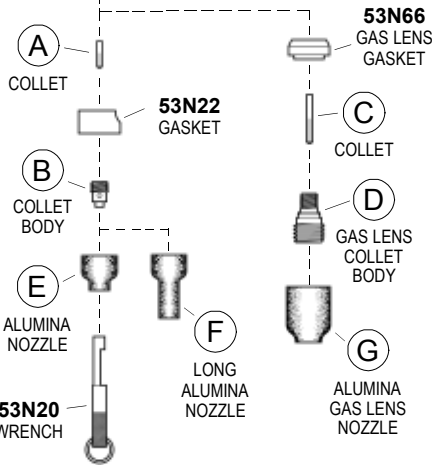

REPLACEMENT PARTS

WT-24 • WT-24F
STANDARD FLEX
WT-24FV • WT-24V
FLEX, VALVE VALVE
80 AMPS • AIR COOLED

TC-3-10Z 11 FT.
TC-3-22Z 24 FT.
3" NYLON CABLE COVER
WITH ZIPPER CLOSURE
(See Cable Covers For Options)

56Y38R 12.5 FT.
56Y97R 25 FT.
POWER CABLE - RUBBER
OPTIONAL

56Y38SF 12.5 FT.
56Y97SF 25 FT.
POWER CABLE - SOFT FLEX
STANDARD

COPYRIGHT 1994 - 2019 TEC WELDING PRODUCTS, INC.

COLLETS • COLLET BODIES • GAS LENS

ITEM	ELECTRODE DIAMETER	.040 1,0	1/16 1,6	3/32 2,4
A	COLLET	53N16	53N14	24C332
B	COLLET BODY	53N18	53N19	24CB332
C	GAS LENS COLLET	53N63	53N64	24GLC332
D	GAS LENS	45V42	45V43	45V44

GAS NOZZLES

ITEM	NO. SIZE	4 1/4"	5 5/16"	6 3/8"	7 7/16"	8 1/2"
E	ALUMINA	53N24A	53N25A	53N27A	—	—
F	LONG 17/8"	53N28A	—	53N26A	—	—
G	ALUMINA GAS LENS	53N58	53N59	53N60	53N61	53N61S