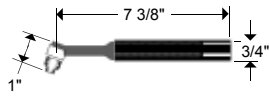

REPLACEMENT PARTS

WT-24 • WT-24F
STANDARD FLEX
WT-24FV • WT-24V
FLEX, VALVE VALVE
80 AMPS • AIR COOLED

TC-3-10Z 11 FT.
TC-3-22Z 24 FT.
3" NYLON CABLE COVER
WITH ZIPPER CLOSURE
(See Cable Covers For Options)

56Y38R 12.5 FT.
56Y97R 25 FT.
POWER CABLE - RUBBER
OPTIONAL

56Y38SF 12.5 FT.
56Y97SF 25 FT.
POWER CABLE - SOFT FLEX
STANDARD

COPYRIGHT 1994 - 2019 TEC WELDING PRODUCTS, INC.

COLLETS • COLLET BODIES • GAS LENS

ITEM	ELECTRODE DIAMETER	.040 1,0	1/16 1,6	3/32 2,4
A	COLLET	53N16	53N14	24C332
B	COLLET BODY	53N18	53N19	24CB332
C	GAS LENS COLLET	53N63	53N64	24GLC332
D	GAS LENS	45V42	45V43	45V44

GAS NOZZLES

ITEM	NO. SIZE	4 1/4"	5 5/16"	6 3/8"	7 7/16"	8 1/2"
E	ALUMINA	53N24A	53N25A	53N27A	—	—
F	LONG 17/8"	53N28A	—	53N26A	—	—
G	ALUMINA GAS LENS	53N58	53N59	53N60	53N61	53N61S