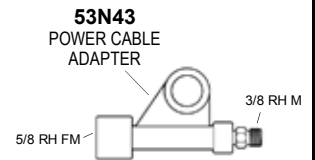

REPLACEMENT PARTS

WT-24 • WT-24F
STANDARD FLEX
WT-24FV • WT-24V
FLEX, VALVE VALVE
80 AMPS • AIR COOLED

TC-3-10Z 11 FT.
TC-3-22Z 24 FT.
3" NYLON CABLE COVER
WITH ZIPPER CLOSURE
(See Cable Covers For Options)

56Y38R 12.5 FT.
56Y97R 25 FT.
POWER CABLE - RUBBER
OPTIONAL

56Y38SF 12.5 FT.
56Y97SF 25 FT.
POWER CABLE - SOFT FLEX
STANDARD

COPYRIGHT 1994 - 2019 TEC WELDING PRODUCTS, INC.

COLLETS • COLLET BODIES • GAS LENS

ITEM	ELECTRODE DIAMETER	.040 1,0	1/16 1,6	3/32 2,4
A	COLLET	53N16	53N14	24C332
B	COLLET BODY	53N18	53N19	24CB332
C	GAS LENS COLLET	53N63	53N64	24GLC332
D	GAS LENS	45V42	45V43	45V44

GAS NOZZLES

ITEM	NO. SIZE	4 1/4"	5 5/16"	6 3/8"	7 7/16"	8 1/2"
E	ALUMINA	53N24A	53N25A	53N27A	—	—
F	LONG 17/8"	53N28A	—	53N26A	—	—
G	ALUMINA GAS LENS	53N58	53N59	53N60	53N61	53N61S