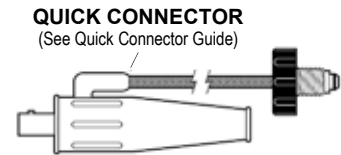

REPLACEMENT PARTS

WT-24 • WT-24F
STANDARD FLEX
WT-24FV • WT-24V
FLEX, VALVE VALVE
80 AMPS • AIR COOLED

TC-3-10Z 11 FT.
TC-3-22Z 24 FT.
3" NYLON CABLE COVER
WITH ZIPPER CLOSURE
(See Cable Covers For Options)

56Y38R 12.5 FT.
56Y97R 25 FT.
POWER CABLE - RUBBER
OPTIONAL

56Y38SF 12.5 FT.
56Y97SF 25 FT.
POWER CABLE - SOFT FLEX
STANDARD

COPYRIGHT 1994 - 2019 TEC WELDING PRODUCTS, INC.

COLLETS • COLLET BODIES • GAS LENS