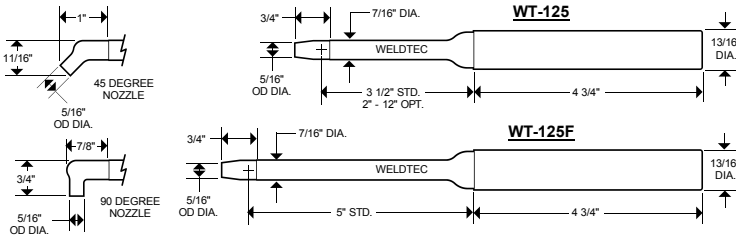

REPLACEMENT PARTS

WT-125 • WT-125F STANDARD FLEX NECK 125 AMPS • WATER COOLED

45V09R 12.5 FT.
45V10R 25 FT.
 GAS HOSE - RUBBER

45V07R 12.5 FT.
45V08R 25 FT.
 WATER HOSE - RUBBER

45V03R 12.5 FT.
45V04R 25 FT.
 POWER CABLE - RUBBER

CHUCKS

ITEM	ELECTRODE DIAMETER	.020		1/16	
		0,5	1,0	1,6	2,4
A	180° CHUCK	125C20	125C40	125C116	125C332
B	45° & 90° CHUCK	—	125C40C	125C116C	—
C	45° CHUCK	—	—	—	125C332-45
D	90° CHUCK	—	—	—	125C332-90

GAS NOZZLES

ITEM	NO. SIZE	4 1/4"
E	180° GLASS NOZZLE	125N180Q
F	45° GLASS NOZZLE	125N45Q
G	90° GLASS NOZZLE	125N90Q

TORCH PACKAGES

PART NUMBER	DESCRIPTION	
WT-125-12 WT-125-25	12 1/2 ft. Torch Package - Vinyl 25 ft. Torch Package - Vinyl	Standard Model
WT-125-12R WT-125-25R	12 1/2 ft. Torch Package - Super Flex 25 ft. Torch Package - Super Flex	
WT-125-12DX WT-125-25DX	12 1/2 ft. Torch Package - Deluxe 25 ft. Torch Package - Deluxe	
WT-125F-12 WT-125F-25	12 1/2 ft. Torch Package - Vinyl 25 ft. Torch Package - Vinyl	Flex Neck Model
WT-125F-12R WT-125F-25R	12 1/2 ft. Torch Package - Super Flex 25 ft. Torch Package - Super Flex	
WT-125F-12DX WT-125F-25DX	12 1/2 ft. Torch Package - Deluxe 25 ft. Torch Package - Deluxe	

TUNGSTEN ELECTRODE LENGTHS

Angle	Std.		Min.		Max.	
	In.	mm	In.	mm	In.	mm
90°	.866	22	.787	20	.866	22
45°	.866	22	.866	22	.945	24
180°	.866	22	.748	19	1.182	30

Specifications and descriptions subject to change without notice.