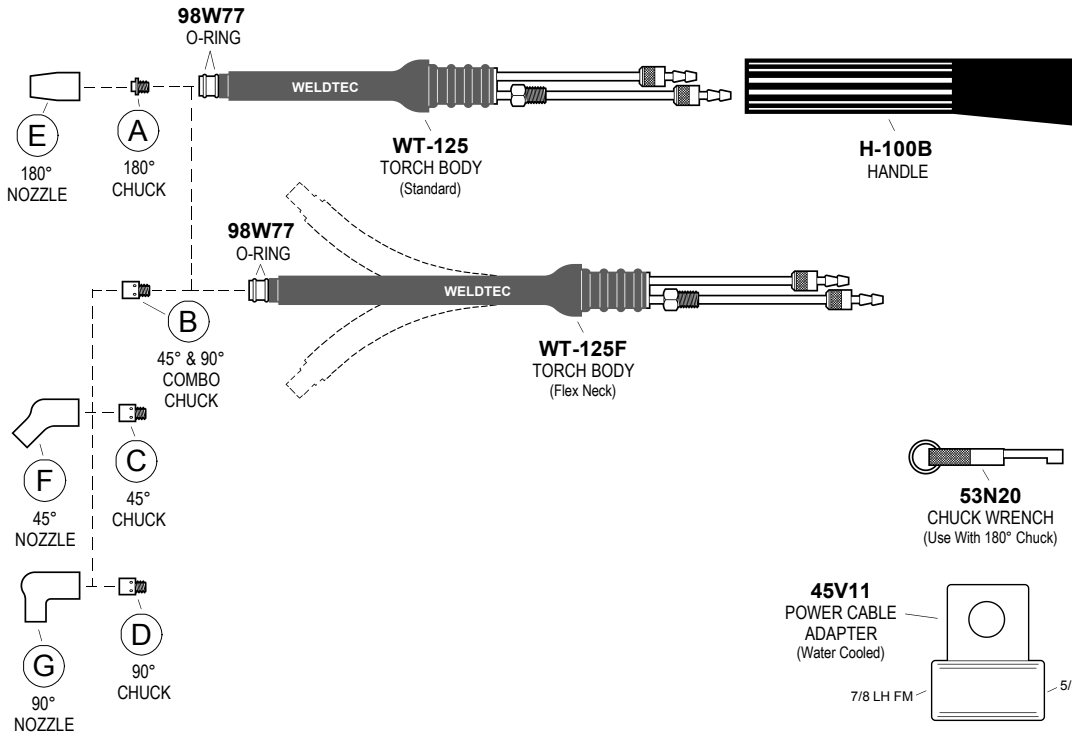

REPLACEMENT PARTS

WT-125 • WT-125F STANDARD FLEX NECK 125 AMPS • WATER COOLED

45V09R 12.5 FT.
45V10R 25 FT.
 GAS HOSE - RUBBER

45V07R 12.5 FT.
45V08R 25 FT.
 WATER HOSE - RUBBER

45V03R 12.5 FT.
45V04R 25 FT.
 POWER CABLE - RUBBER

45V09 12.5 FT.
45V10 25 FT.
 GAS HOSE - VINYL

45V07 12.5 FT.
45V08 25 FT.
 WATER HOSE - VINYL

45V03 12.5 FT.
45V04 25 FT.
 POWER CABLE - VINYL

COPYRIGHT 2007 - 2016 TEC WELDING PRODUCTS, INC.

- AK-125 ACCESSORY KIT - 1/16**
 INCLUDES: 1 - 45° & 90° COMBO CHUCK 1/16
 1 - 180° CHUCK 1/16
 1 - 45° GLASS NOZZLE #4
 1 - 90° GLASS NOZZLE #4
 1 - 180° GLASS NOZZLE #4
 1 - CHUCK WRENCH
 1 - TUNGSTEN ELECTRODE 1/16
 1 - PARTS STORAGE BOX
- AK-60 ACCESSORY KIT - .040**
 INCLUDES: 1 - 45° & 90° COMBO CHUCK .040
 1 - 180° CHUCK .040
 1 - 45° GLASS NOZZLE #4
 1 - 90° GLASS NOZZLE #4
 1 - 180° GLASS NOZZLE #4
 1 - CHUCK WRENCH
 1 - TUNGSTEN ELECTRODE .040
 1 - PARTS STORAGE BOX

CHUCKS

ITEM	ELECTRODE DIAMETER	.020		1/16	
		0,5	1,0	1,6	2,4
A	180° CHUCK	125C20	125C40	125C116	125C332
B	45° & 90° CHUCK	—	125C40C	125C116C	—
C	45° CHUCK	—	—	—	125C332-45
D	90° CHUCK	—	—	—	125C332-90

GAS NOZZLES

TUNGSTEN ELECTRODE LENGTHS

Angle	Std.		Min.		Max.	
	In.	mm	In.	mm	In.	mm
90°	.866	22	.787	20	.866	22
45°	.866	22	.866	22	.945	24
180°	.866	22	.748	19	1.182	30

Specifications and descriptions subject to change without notice.