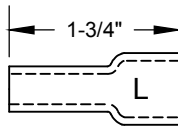

QUARTZ GLASS
13NQ-5L #5 - 5/16"
10NQ-7L #7 - 7/16"
10NQ-9L #9 - 9/16"

ALUMINA NOZZLE
53N58 #4 - 1/4"
53N59 #5 - 5/16"
53N60 #6 - 3/8"
53N61 #7 - 7/16"
53N61S #8 - 1/2"